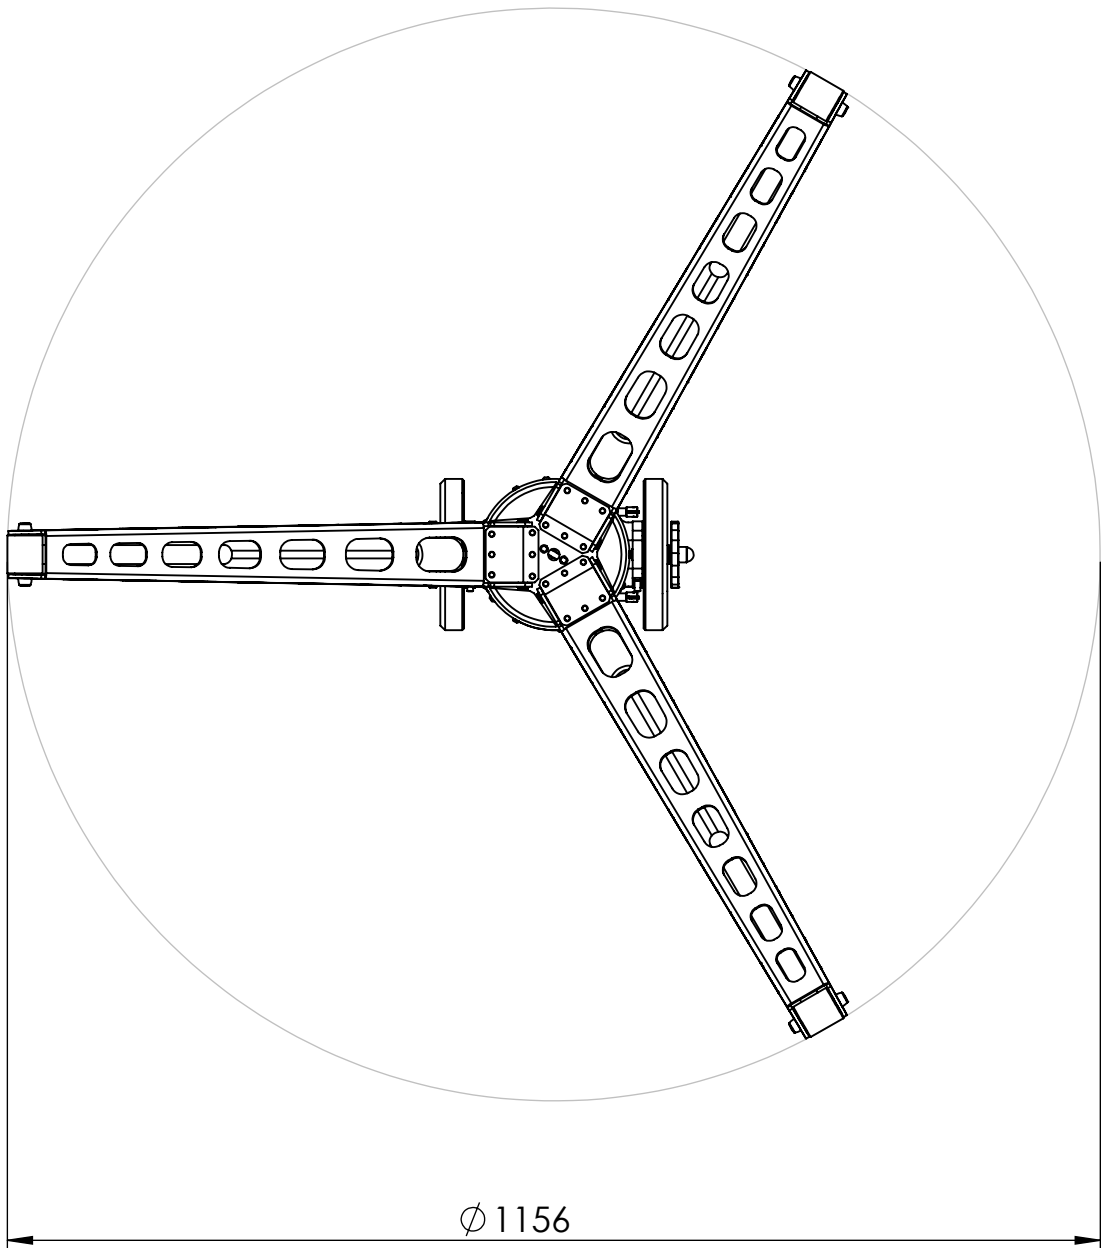

TTS-160 Panther Telescope Mount

Total Height: 1303 mm

Altitude axle height: 1198 mm

Folding Pier Height: 778 mm

TTS-160 Panther Telescope Mount
with pier extension:
Total Height: 1532 mm
Altitude axle height: 1426mm
Folding Pier Height: 778 mm
Pier extension: 230 mm

TTS-160 Panther Telescope Mount

Pier footprint diameter: 1156 mm

TTS-160 Panther Telescope Mount

Total Height: 598 mm

Altitude axle height: 495mm

Mini Pier Height: 103 mm