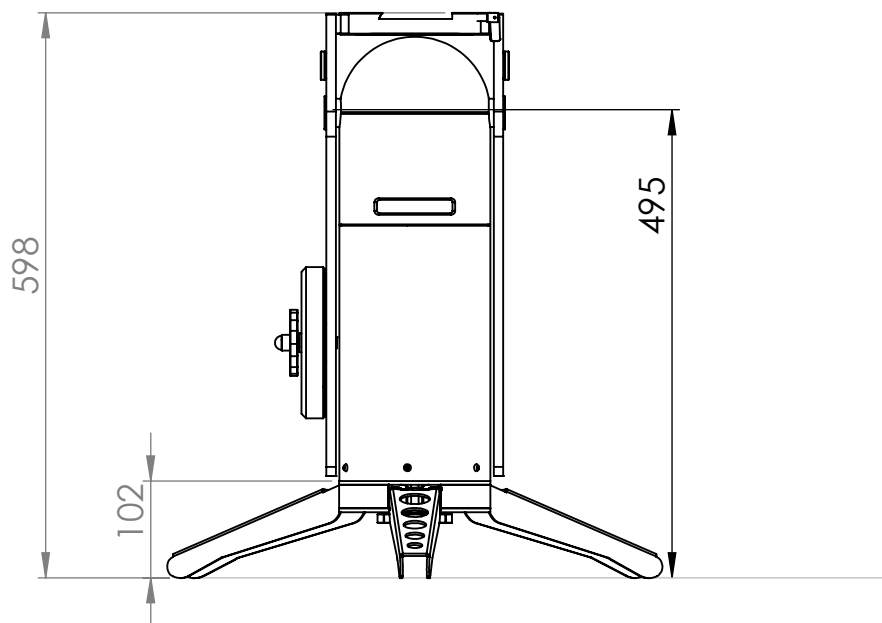

TTS-160 Panther Telescope Mount

Total Height: 1303 mm

Altitude axle height: 1198 mm

Folding Pier Height: 778 mm

TTS-160 Panther Telescope Mount
with pier extension:
Total Height: 1532 mm
Altitude axle height: 1426mm
Folding Pier Height: 778 mm
Pier extension: 230 mm

TTS-160 Panther Telescope Mount

Pier footprint diameter: 1156 mm

TTS-160 Panther Telescope Mount

Total Height: 598 mm

Altitude axle height: 495mm

Mini Pier Height: 103 mm