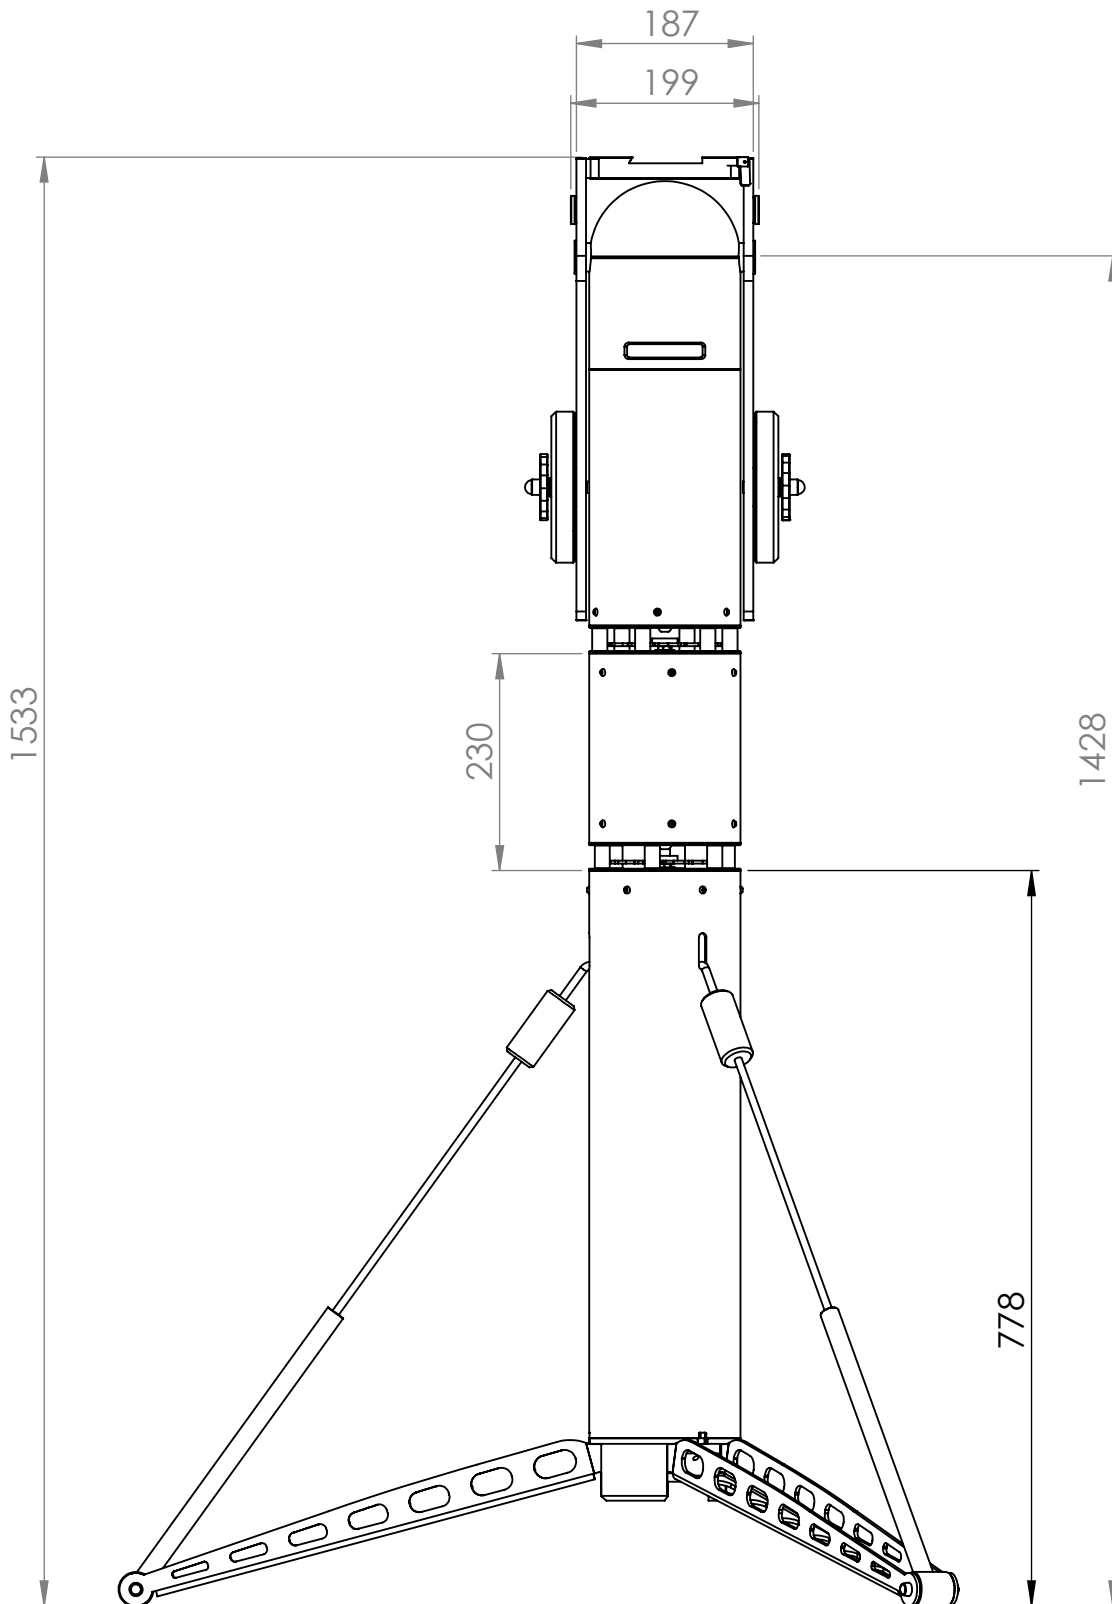

TTS-160 Panther Telescope Mount

Total Height: 1303 mm

Altitude axle height: 1198 mm

Folding Pier Height: 778 mm

TTS-160 Panther Telescope Mount
with pier extension:
Total Height: 1532 mm
Altitude axle height: 1426mm
Folding Pier Height: 778 mm
Pier extension: 230 mm

TTS-160 Panther Telescope Mount

Pier footprint diameter: 1156 mm

TTS-160 Panther Telescope Mount

Total Height: 598 mm

Altitude axle height: 495mm

Mini Pier Height: 103 mm